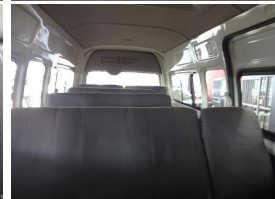

2012 Toyota Quantum 2.7 Vvt-I Sesfikile 15-Seater Bus

Year - 2012
Mileage - 248000 KM
Colour - White
Transmission - Manual

Fuel - Petrol
Body - MINIBUS
No. of doors - 4
Seat Configuration - 15

PO Box 82075, Southdale 2135
Fax: +27 (0) 86 603 2837

R 239,900

Vehicle Summary

- Body style - MINIBUS
- Engine size - 2694 cc
- Fuel type - UNLEADED
- Number of doors - 4
- Number of seats - 15
- Gearbox type - 5-SPEED MANUAL
- MANUAL
- CO2 emissions - 0
- Standard manufacturers warranty (kms) - 100000
- Standard manufacturers warranty (months) - 36

Performance & Economy

- Fuel consumption (urban) - 0
- Fuel consumption (extra urban) - 0
- Fuel consumption (combined) - 0
- Seconds (0 - 100 km/h) - 20.7
- Top speed - 155 km/h
- 4 Cylinders
- DOHC 4 VALVES PER CYLINDER, VARIABLE VALVE TIMING
- 111kW@4800(Engine Power)
- 241Nm@3800 Torque