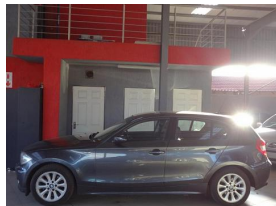

FirstCar Sales

41 Alamein Road, Southdale,
Gauteng, 2091, South Africa.

Tel: +27 (0) 11 680 7388

info@firstcarsales.co.za

2007 BMW 1 Series 5-Door 116i

Year - 2007
Mileage - 174000 KM
Colour - Grey
Transmission - Manual

Fuel - Petrol
Body - HATCH
No. of doors - 5
Seat Configuration - 5

PO Box 82075, Southdale 2135
Fax: +27 (0) 86 603 2837

R 99,900

Vehicle Summary

- Body style - HATCH
- Engine size - 1596 cc
- Fuel type - UNLEADED
- Number of doors - 5
- Number of seats - 5
- Gearbox type - 5 SPEED MANUAL
- MANUAL
- CO2 emissions - 0
- Standard manufacturers warranty (kms) - 0
- Standard manufacturers warranty (months) - 24

Performance & Economy

- Fuel consumption (urban) - 12.8
- Fuel consumption (extra urban) - 6.3
- Fuel consumption (combined) - 10.48
- Seconds (0 - 100 km/h) - 11.6
- Top speed - 200 km/h
- 4 Cylinders
- DOHC 4 VALVES/CYL, VALVETRONIC VALVE LIFT, VANOS VALVE TIMING
- 85kW@6000(Engine Power)
- 150Nm@4300 Torque