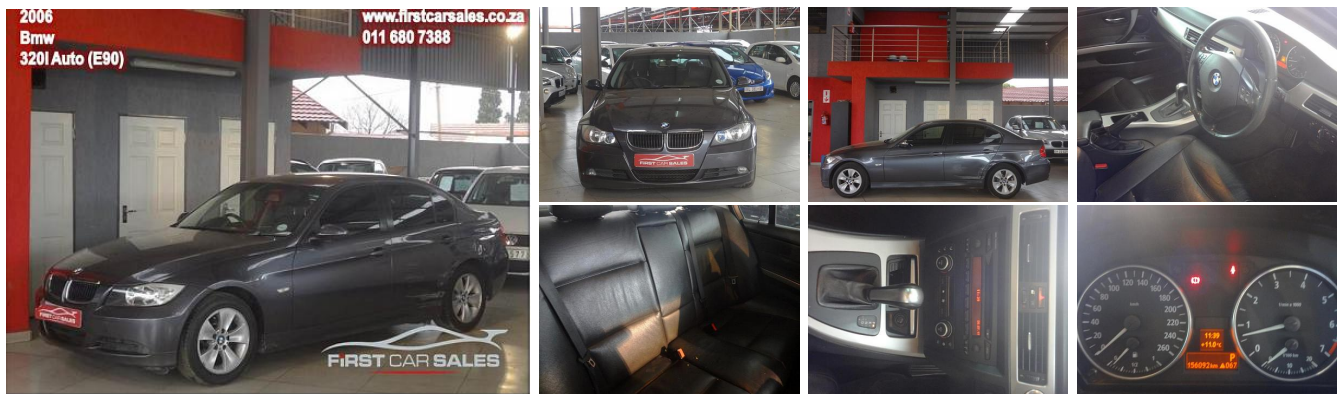

FirstCar Sales

41 Alamein Road, Southdale,
Gauteng, 2091, South Africa.

Tel: +27 (0) 11 680 7388

info@firstcarsales.co.za

2006 BMW 3 Series Sedan 320i

Year - 2006
Mileage - 157000 KM
Colour - Grey
Transmission - Automatic

Fuel - Petrol
Body - SEDAN
No. of doors - 4
Seat Configuration - 5

PO Box 82075, Southdale 2135
Fax: +27 (0) 86 603 2837

R 99,900

Vehicle Summary

- Body style - SEDAN
- Engine size - 1995 cc
- Fuel type - UNLEADED
- Number of doors - 4
- Number of seats - 5
- Gearbox type - 6-SPEED MANUAL
- MANUAL
- CO2 emissions - 0
- Standard manufacturers warranty (kms) -
- Standard manufacturers warranty (months) - 24

Performance & Economy

- Fuel consumption (urban) - 0
- Fuel consumption (extra urban) - 0
- Fuel consumption (combined) - 0
- Seconds (0 - 100 km/h) - 9
- Top speed - 220 km/h
- 4 Cylinders
- DOHC 4 VALVES/CYL, VALVETRONIC VALVE LIFT, VANOS VALVE TIMING
- 110kW@6200(Engine Power)
- 200Nm@3600 Torque

Dimensions

- Height - 1421 mm
- Length - 4520 mm
- Wheelbase - 2760 mm
- Width - 1817 mm
- Fuel tank capacity - 63 l
- Gross vehicle weight - 1435 kg
- Luggage capacity (seats down) - 460 DM3 else statement is added for LDV
- Luggage capacity (seats up) - 460 l
- Max loading weight - 460 kg
- Max towing weight (braked) - 1400
- Minimum kerb weight - 1435 kg
- Turning circle (kerb to kerb) - 11 m