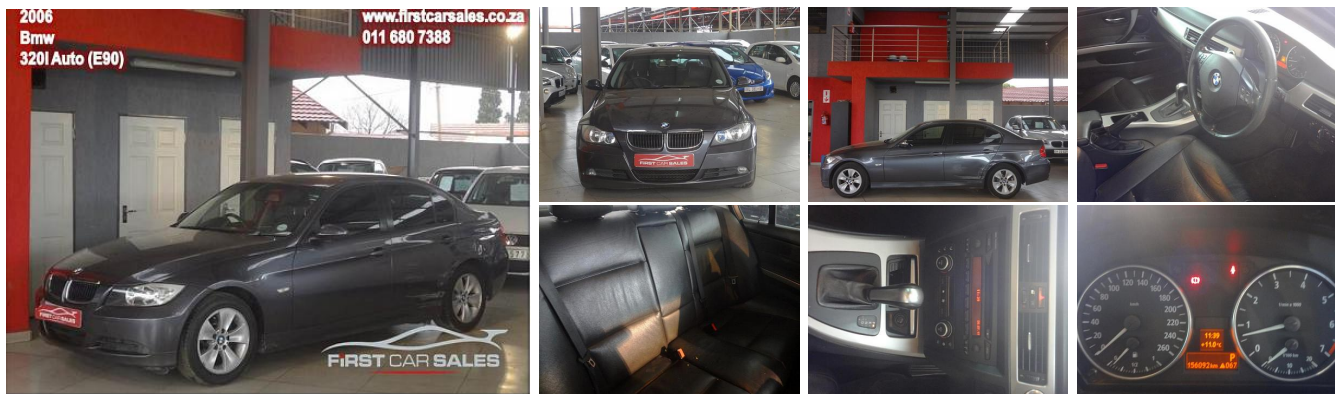

FirstCar Sales

41 Alamein Road, Southdale,
Gauteng, 2091, South Africa.

Tel: +27 (0) 11 680 7388

info@firstcarsales.co.za

2006 BMW 3 Series Sedan 320i

Year - 2006
Mileage - 157000 KM
Colour - Grey
Transmission - Automatic

Fuel - Petrol
Body - SEDAN
No. of doors - 4
Seat Configuration - 5

PO Box 82075, Southdale 2135
Fax: +27 (0) 86 603 2837

R 79,900

Vehicle Summary

- Body style - SEDAN
- Engine size - 1995 cc
- Fuel type - UNLEADED
- Number of doors - 4
- Number of seats - 5
- Gearbox type - 6-SPEED MANUAL
- MANUAL
- CO2 emissions - 0
- Standard manufacturers warranty (kms) -
- Standard manufacturers warranty (months) - 24

Performance & Economy

- Fuel consumption (urban) - 0
- Fuel consumption (extra urban) - 0
- Fuel consumption (combined) - 0
- Seconds (0 - 100 km/h) - 9
- Top speed - 220 km/h
- 4 Cylinders
- DOHC 4 VALVES/CYL, VALVETRONIC VALVE LIFT, VANOS VALVE TIMING
- 110kW@6200(Engine Power)
- 200Nm@3600 Torque

Dimensions

- Height - 1421 mm
- Length - 4520 mm
- Wheelbase - 2760 mm
- Width - 1817 mm
- Fuel tank capacity - 63 l
- Gross vehicle weight - 1435 kg
- Luggage capacity (seats down) - 460 DM3 else statement is added for LDV
- Luggage capacity (seats up) - 460 l
- Max loading weight - 460 kg
- Max towing weight (braked) - 1400
- Minimum kerb weight - 1435 kg
- Turning circle (kerb to kerb) - 11 m