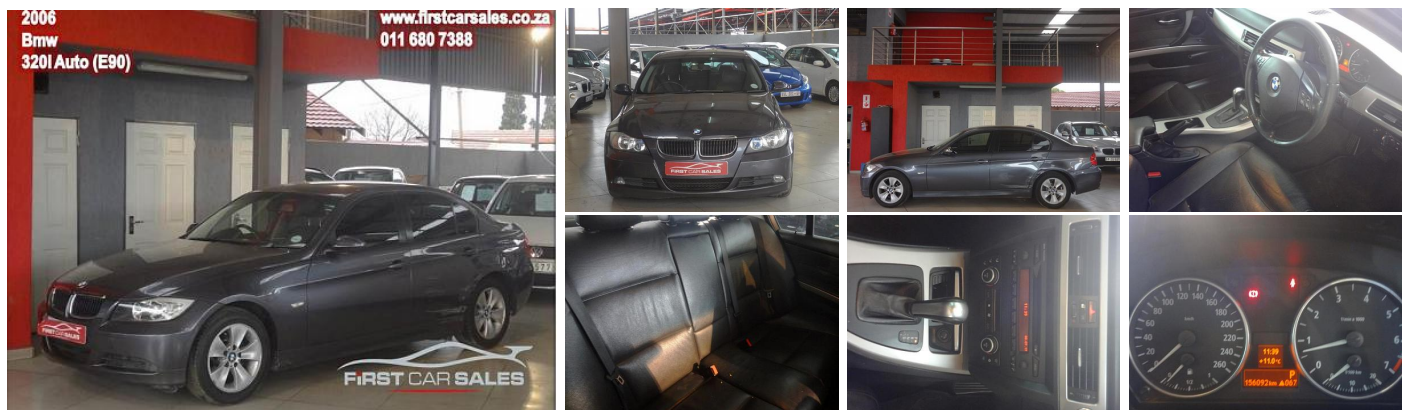

# 2006 BMW 3 Series Sedan 320i

Year - 2006  
Mileage - 157000 KM  
Colour - Grey  
Transmission - Automatic

Fuel - Petrol  
Body - SEDAN  
No. of doors - 4  
Seat Configuration - 5

PO Box 82075, Southdale 2135  
Fax: +27 (0) 86 603 2837

### Vehicle Summary

- Body style - SEDAN
- Engine size - 1995 cc
- Fuel type - UNLEADED
- Number of doors - 4
- Number of seats - 5
- Gearbox type - 6-SPEED MANUAL
- MANUAL
- CO2 emissions - 0
- Standard manufacturers warranty (kms) -
- Standard manufacturers warranty (months) - 24

### Performance & Economy

- Fuel consumption (urban) - 0
- Fuel consumption (extra urban) - 0
- Fuel consumption (combined) - 0
- Seconds (0 - 100 km/h) - 9
- Top speed - 220 km/h
- 4 Cylinders
- DOHC 4 VALVES/CYL, VALVETRONIC VALVE LIFT, VANOS VALVE TIMING
- 110kW@6200(Engine Power)
- 200Nm@3600 Torque

## Dimensions

- Height - 1421 mm
- Length - 4520 mm
- Wheelbase - 2760 mm
- Width - 1817 mm
- Fuel tank capacity - 63 l
- Gross vehicle weight - 1435 kg
- Luggage capacity (seats down) - 460 DM3 else statement is added for LDV
- Luggage capacity (seats up) - 460 l
- Max loading weight - 460 kg
- Max towing weight (braked) - 1400
- Minimum kerb weight - 1435 kg
- Turning circle (kerb to kerb) - 11 m