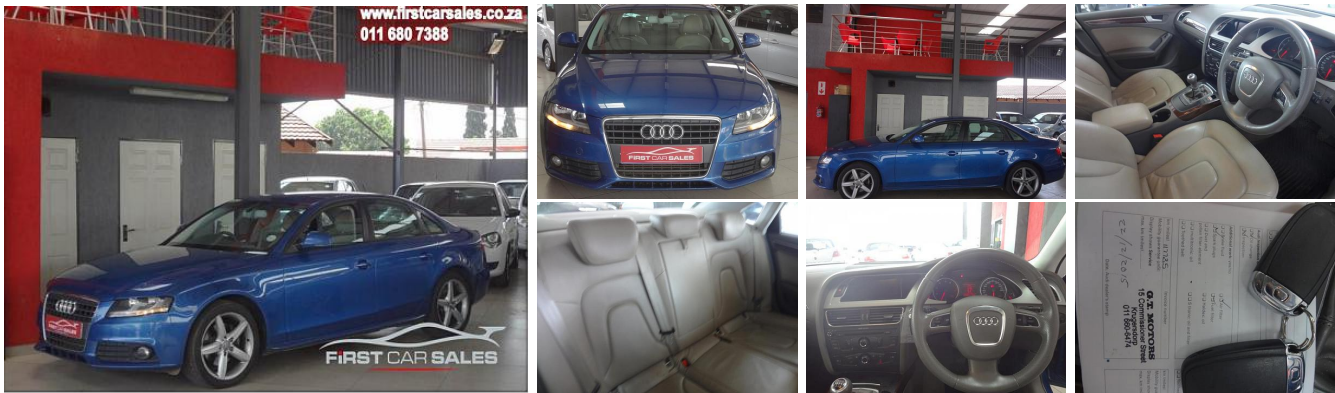

FirstCar Sales

41 Alamein Road, Southdale,
Gauteng, 2091, South Africa.

Tel: +27 (0) 11 680 7388

info@firstcarsales.co.za

2008 Audi A4 Sedan 1.8 T (120kW)

Year - 2008
Mileage - 128000 KM
Colour - Blue
Transmission - Manual

Fuel - Petrol
Body - SEDAN
No. of doors - 4
Seat Configuration - 5

PO Box 82075, Southdale 2135
Fax: +27 (0) 86 603 2837

R 129,900

Vehicle Summary

- Body style - SEDAN
- Engine size - 1781 cc
- Fuel type - UNLEADED
- Number of doors - 4
- Number of seats - 5
- Gearbox type - 5 SPEED MANUAL
- MANUAL
- CO2 emissions - 0
- Standard manufacturers warranty (kms) - 0
- Standard manufacturers warranty (months) - 12

Performance & Economy

- Fuel consumption (urban) - 13.68
- Fuel consumption (extra urban) - 7.43
- Fuel consumption (combined) - 11.29
- Seconds (0 - 100 km/h) - 8.6
- Top speed - 228 km/h
- 4 Cylinders
- DOHC 5 VALVES PER CYLINDER
- 120kW@5700(Engine Power)
- 225Nm@1950 Torque

Dimensions

- Height - 1427 mm
- Length - 4586 mm
- Wheelbase - 2648 mm
- Width - 1772 mm
- Fuel tank capacity - 70 l
- Gross vehicle weight - 1390 kg
- Luggage capacity (seats down) - 720 DM3 else statement is added for LDV
- Luggage capacity (seats up) - 460 l
- Max loading weight - 720 kg
- Max towing weight (braked) - 1600
- Minimum kerb weight - 1390 kg
- Turning circle (kerb to kerb) - 11.1 m