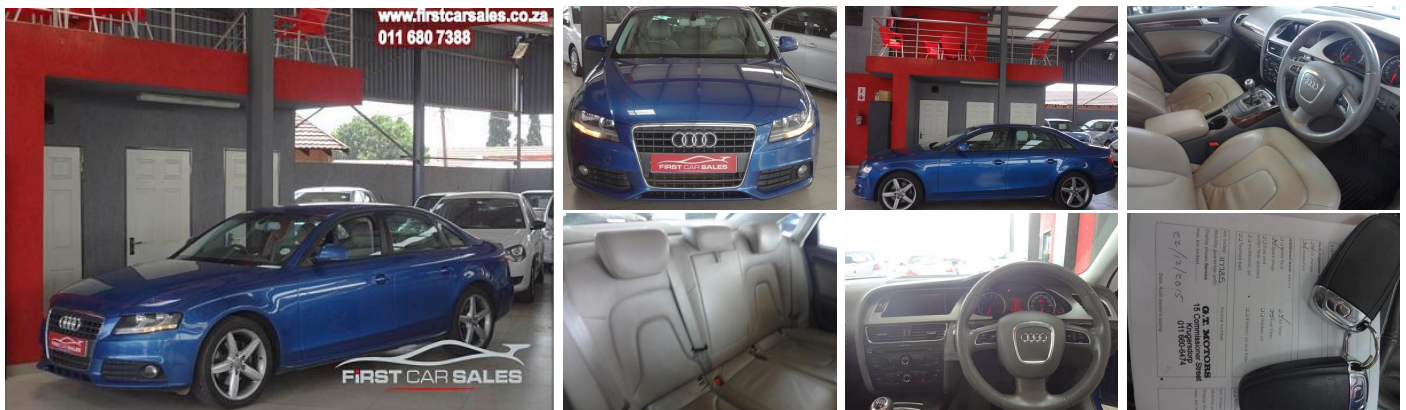

FirstCar Sales

41 Alamein Road, Southdale,
Gauteng, 2091, South Africa.

Tel: +27 (0) 11 680 7388

info@firstcarsales.co.za

2008 Audi A4 Sedan 1.8 T (120kW)

Year - 2008
Mileage - 128000 KM
Colour - Blue
Transmission - Manual

Fuel - Petrol
Body - SEDAN
No. of doors - 4
Seat Configuration - 5

PO Box 82075, Southdale 2135
Fax: +27 (0) 86 603 2837

R 129,900

Vehicle Summary

- Body style - SEDAN
- Engine size - 1781 cc
- Fuel type - UNLEADED
- Number of doors - 4
- Number of seats - 5
- Gearbox type - 5 SPEED MANUAL
- MANUAL
- CO2 emissions - 0
- Standard manufacturers warranty (kms) - 0
- Standard manufacturers warranty (months) - 12

Performance & Economy

- Fuel consumption (urban) - 13.68
- Fuel consumption (extra urban) - 7.43
- Fuel consumption (combined) - 11.29
- Seconds (0 - 100 km/h) - 8.6
- Top speed - 228 km/h
- 4 Cylinders
- DOHC 5 VALVES PER CYLINDER
- 120kW@5700(Engine Power)
- 225Nm@1950 Torque

Dimensions

- Height - 1427 mm
- Length - 4586 mm
- Wheelbase - 2648 mm
- Width - 1772 mm
- Fuel tank capacity - 70 l
- Gross vehicle weight - 1390 kg
- Luggage capacity (seats down) - 720 DM3 else statement is added for LDV
- Luggage capacity (seats up) - 460 l
- Max loading weight - 720 kg
- Max towing weight (braked) - 1600
- Minimum kerb weight - 1390 kg
- Turning circle (kerb to kerb) - 11.1 m